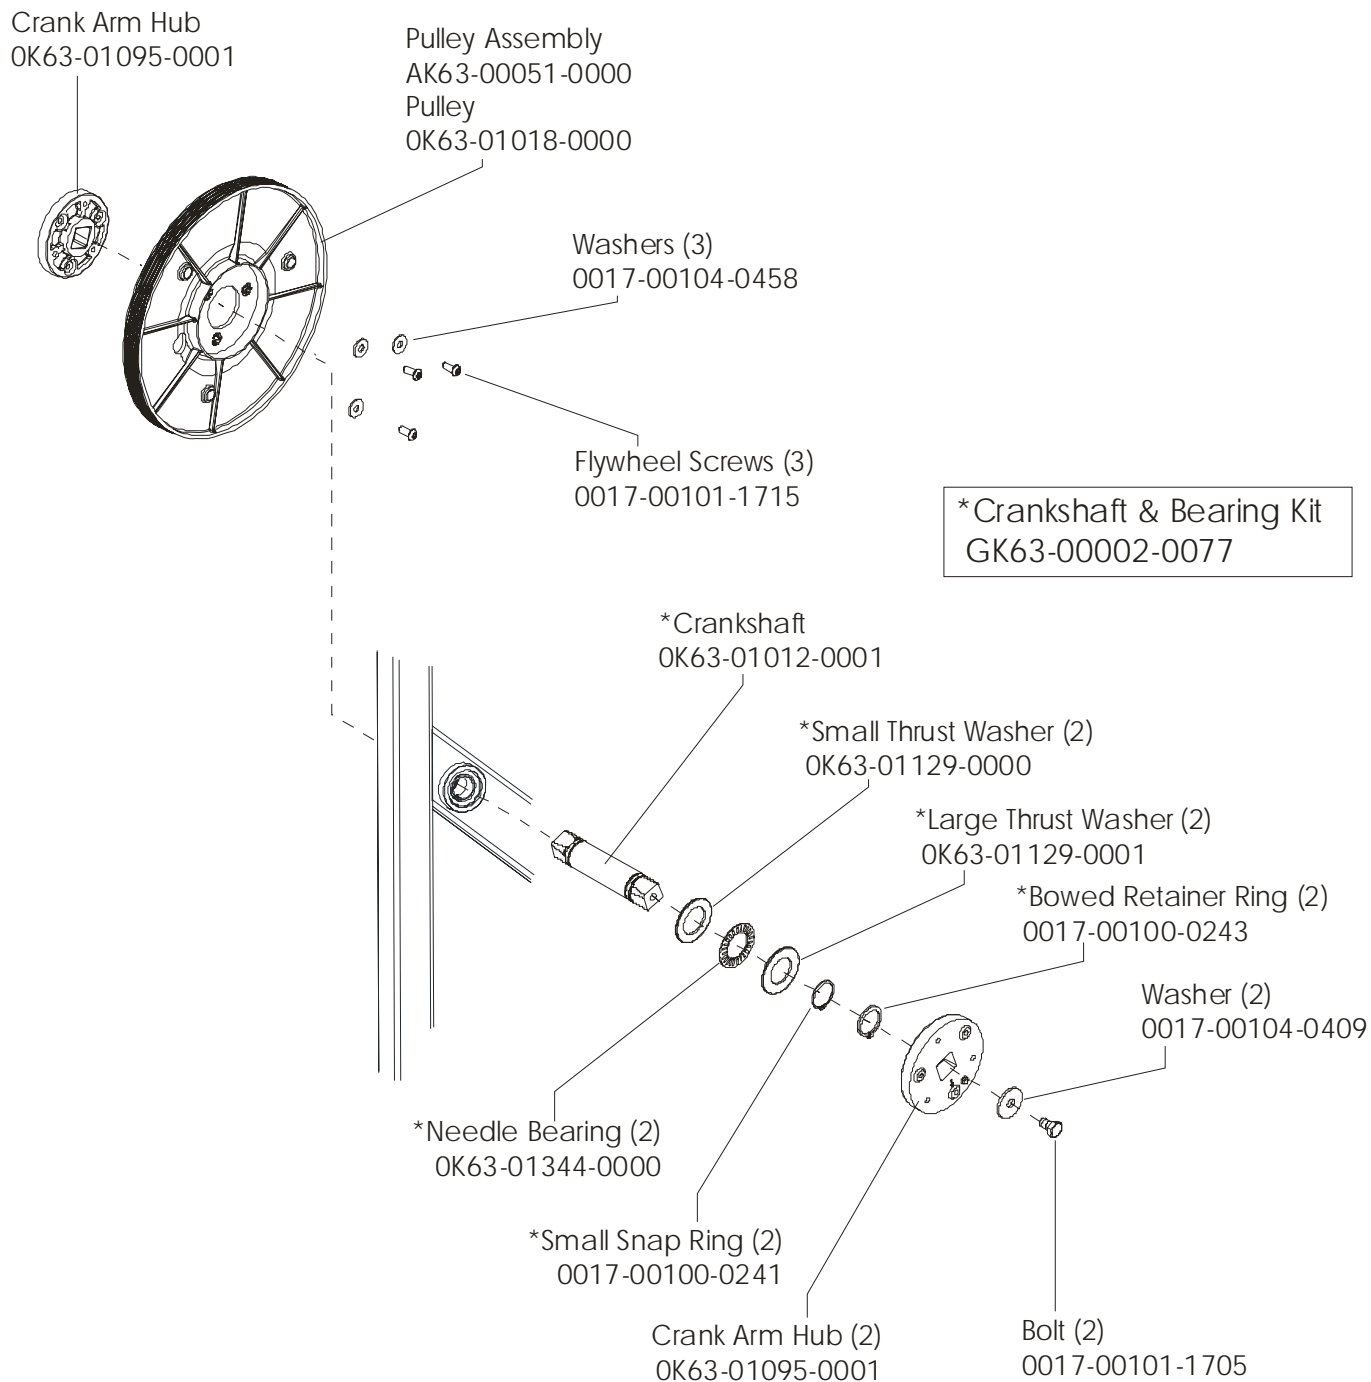

ARCTIC SILVER 90RW
Resistor Assembly

90RW-0XXX-02
S/N CCK100000 and UP

ARCTIC SILVER 90RW
Power Control Board

90RW-0XXX-02
S/N CCK100000 and UP

Assembly Number - AK39-00022-0002

ARCTIC SILVER 90RW
Alternator w/Pulley Assembly

90RW-0XXX-02
S/N CCK100000 and UP

Assembly Number – AK63-00093-0000

ARCTIC SILVER 90RW

Crank Shaft and Bearing Assembly

90RW-0XXX-02
S/N CCK100000 and UP

ARCTIC SILVER 90RW

Intermediate Shaft and Bearing Assembly

90RW-0XXX-02

S/N CCK100000 and UP

Clutch Assembly
AK63-00026-0000
(not included in kit)

Magnet
118E-00001-0124
(not included in kit)

Idler Bracket Assembly – AK63-00021-0000

ARCTIC SILVER 90RW
Seat Assembly

90RW-0XXX-02
S/N CCK100000 and UP

ARCTIC SILVER 90RW
Seat Assembly - Bottom

90RW-0XXX-02
S/N CCK10000 and UP

ARCTIC SILVER 90RW
Seat Frame Assembly

90RW-0XXX-02
S/N CCK100000 and UP

ARCTIC SILVER 90RW
Seat Pads and Accessory Tray